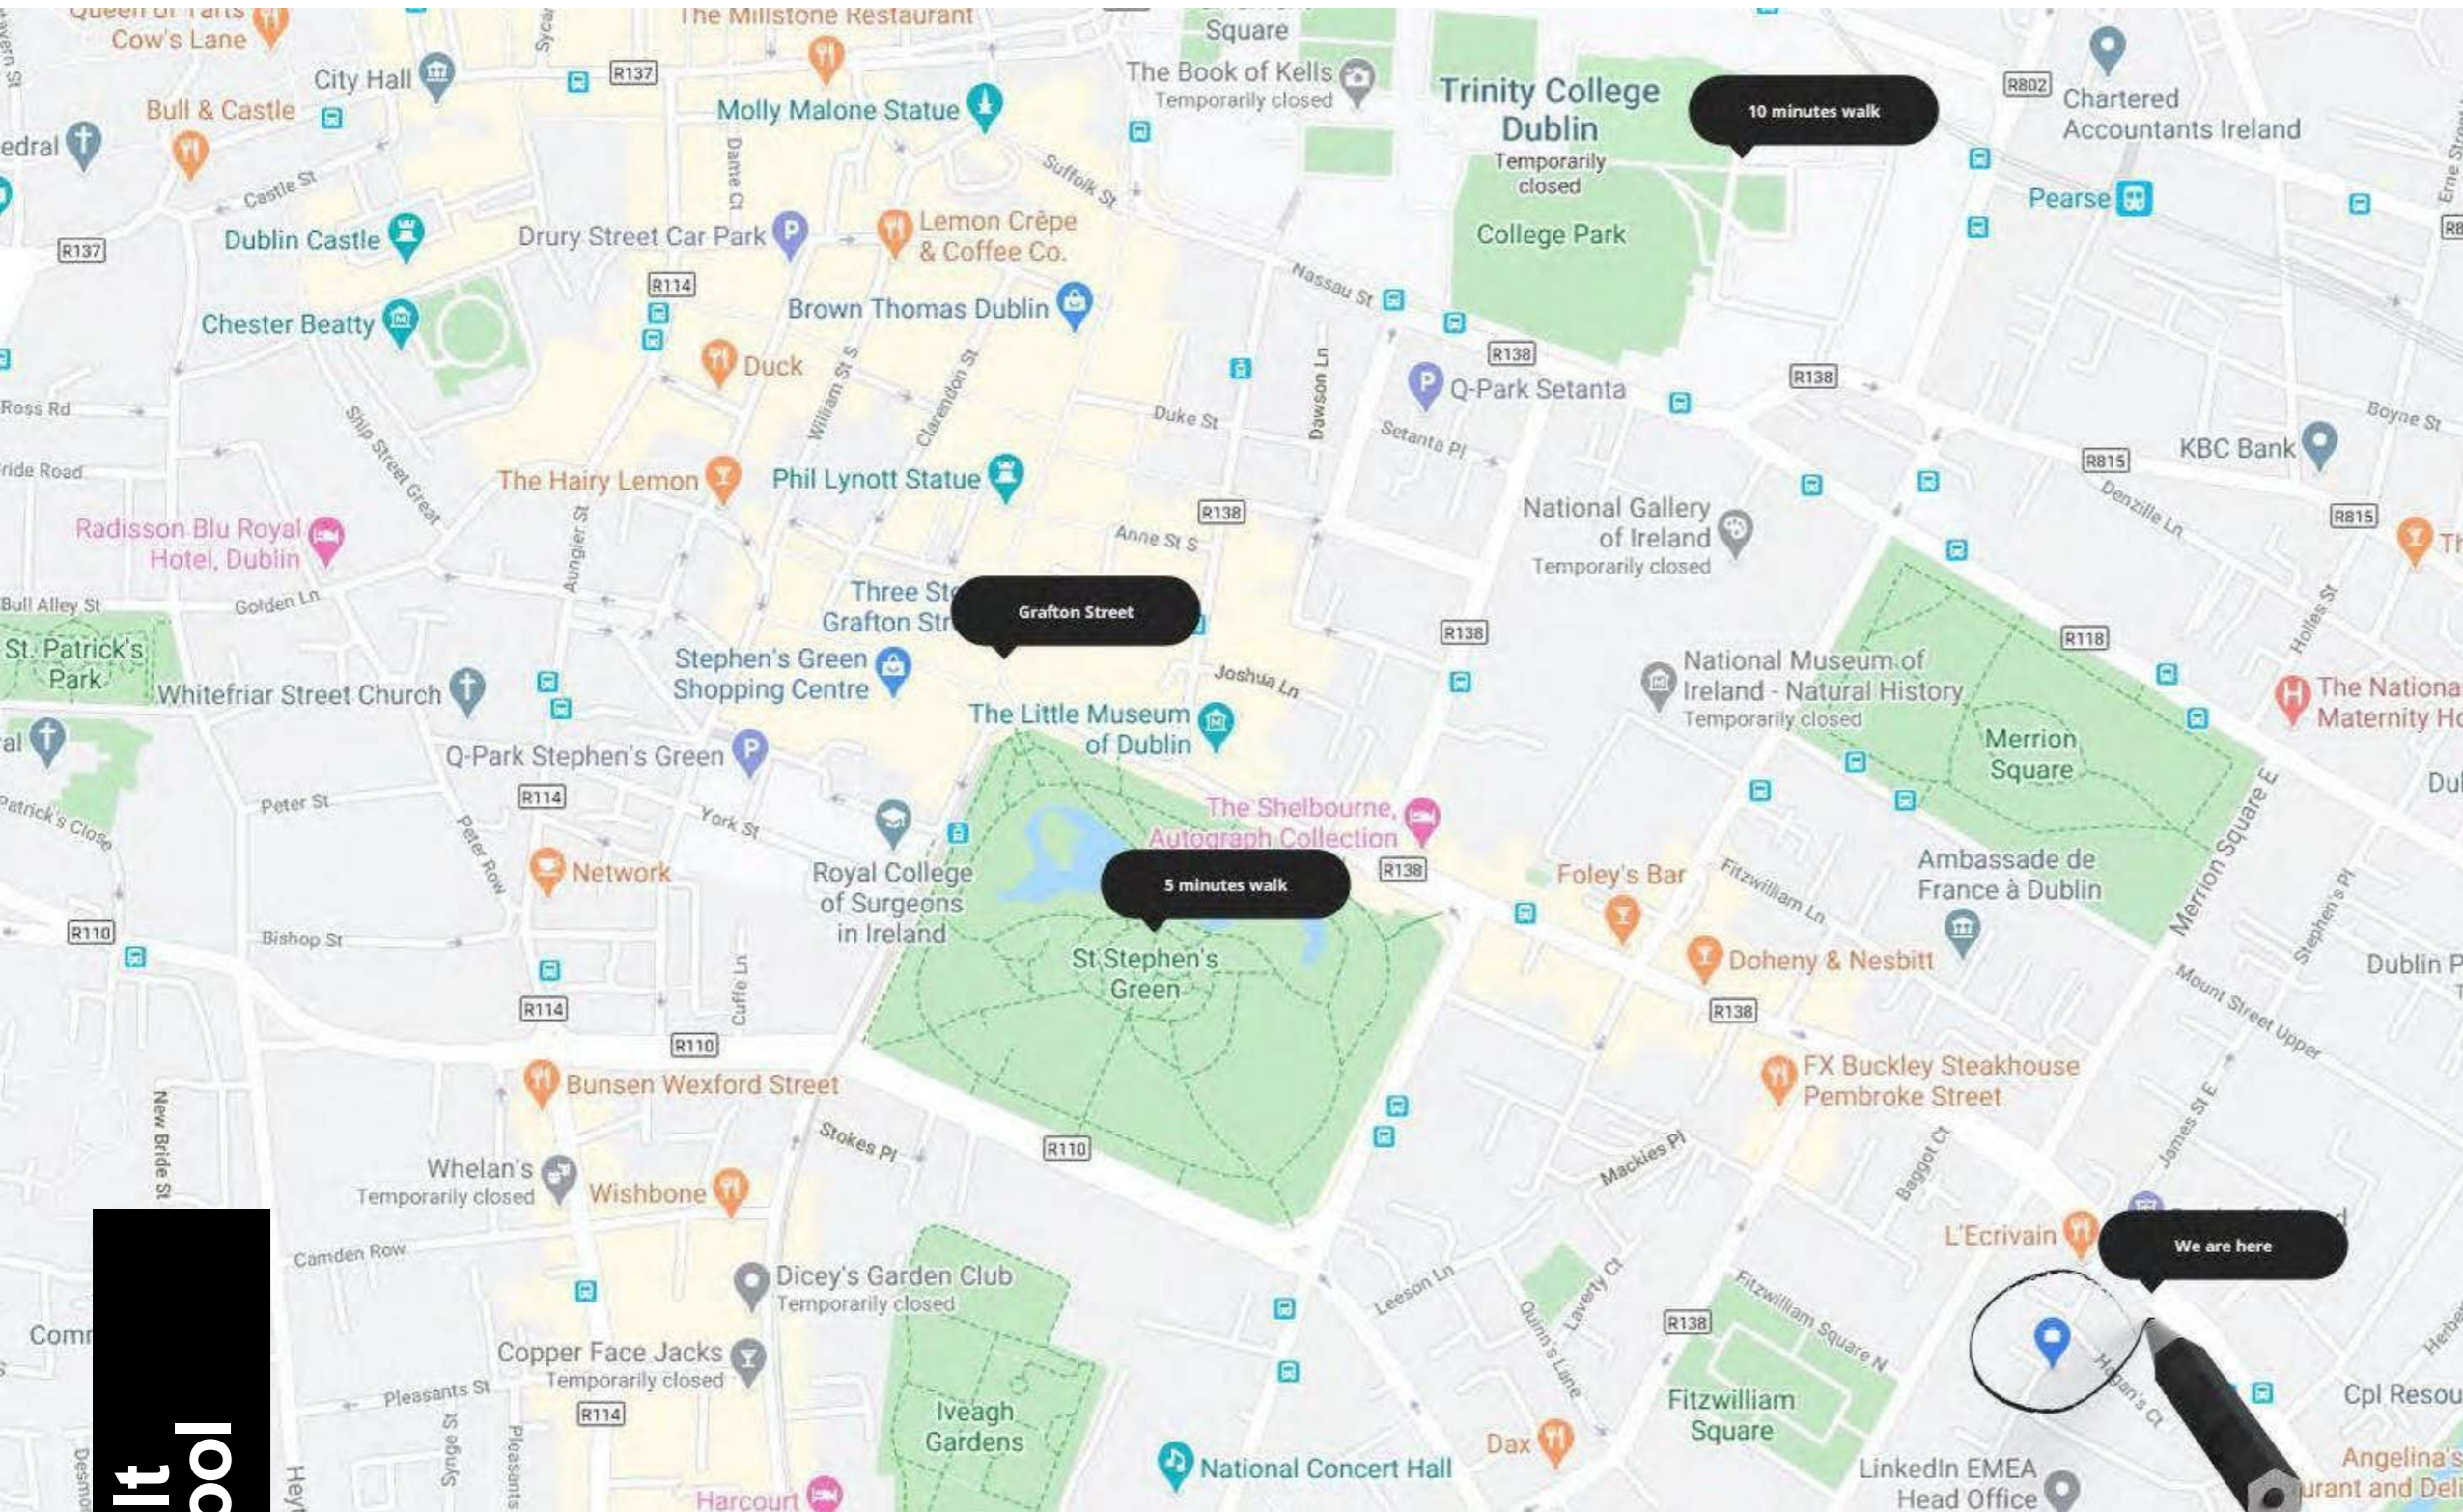

Apollo Language Centre's Adult School is located in Dublin city centre within 5 minutes' walk to Grafton Street and St Stephen's Green. The address at 5 Lad Lane, Dublin 2 is a much sought after location right next door to the new European Headquarters of LinkedIn. Lad Lane is a quiet street just off Baggot Street in the city's central business district and there is an abundance of coffee shops, bars, restaurants and shops on our doorstep making our school an ideal choice for a language course in Dublin.

Location