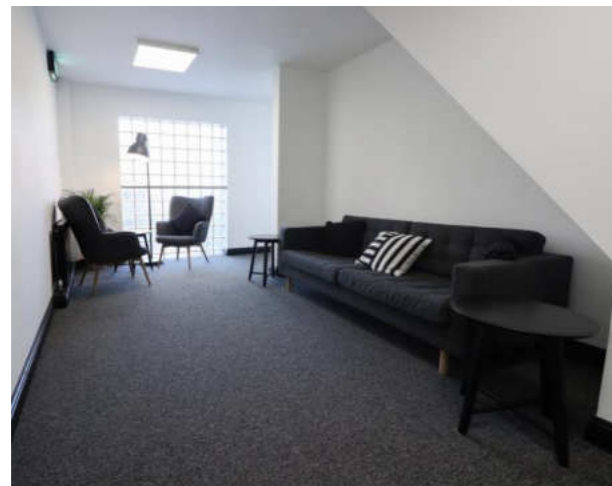

Adult School