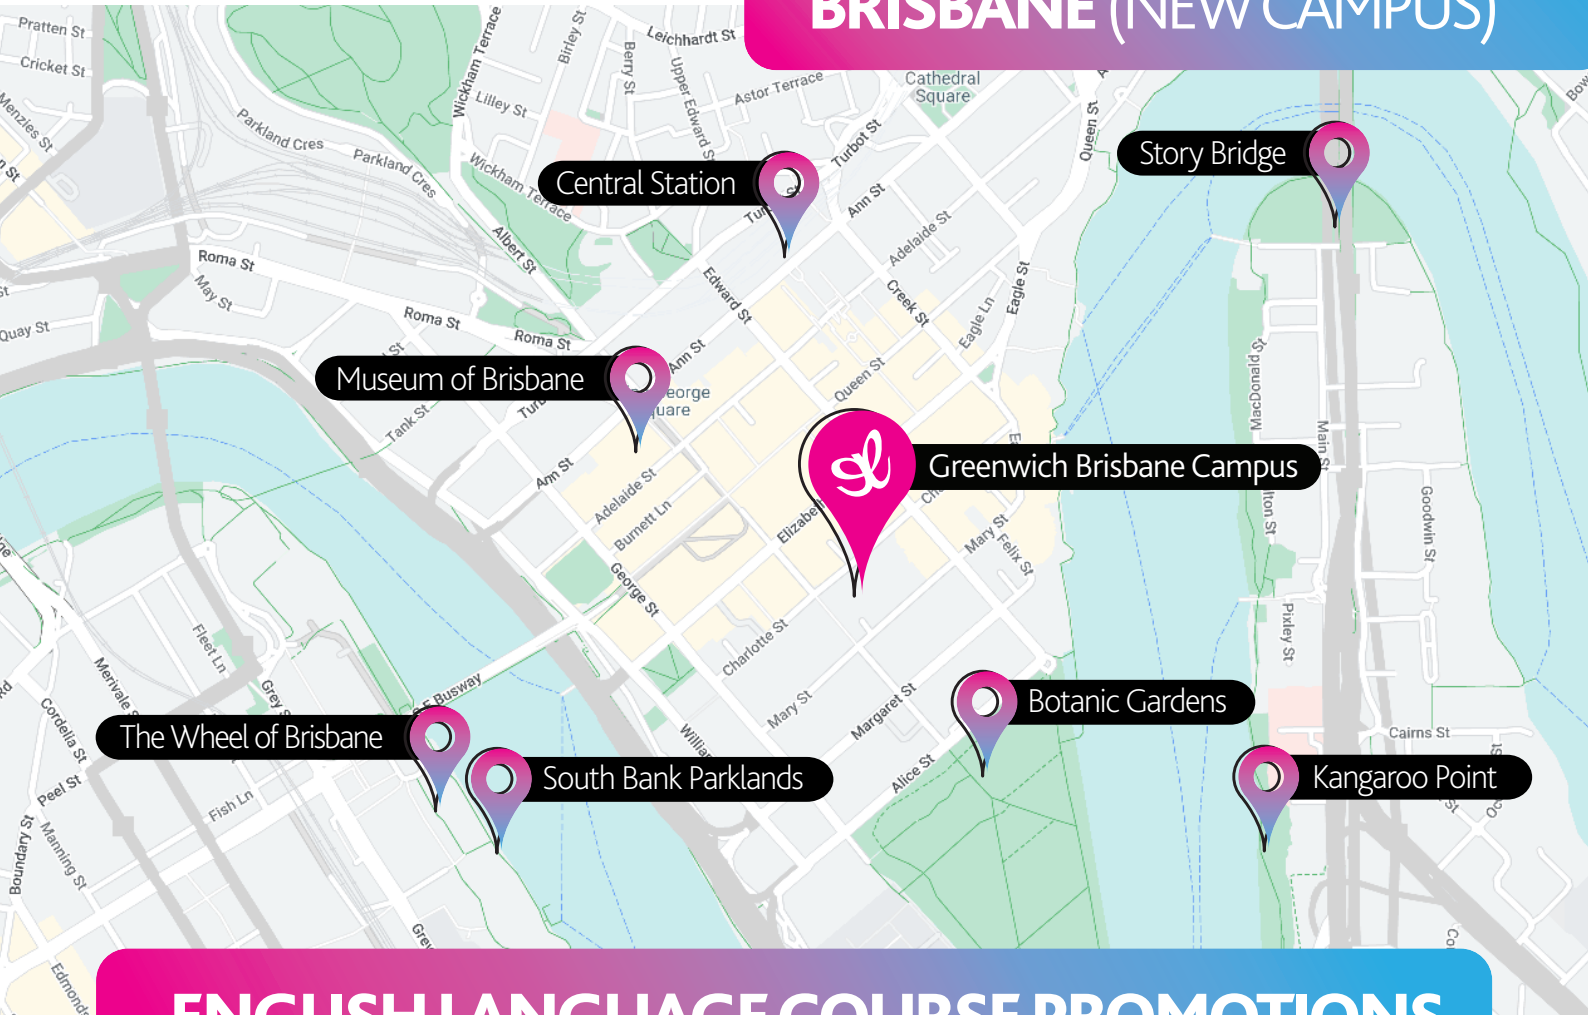

BRISBANE (NEW CAMPUS)

ENGLISH LANGUAGE COURSE PROMOTIONS

DAY COURSE

Monday - Friday
(9:00 am - 3:00 pm)

1-23 weeks

\$250 per week

24+ weeks

\$240 per week